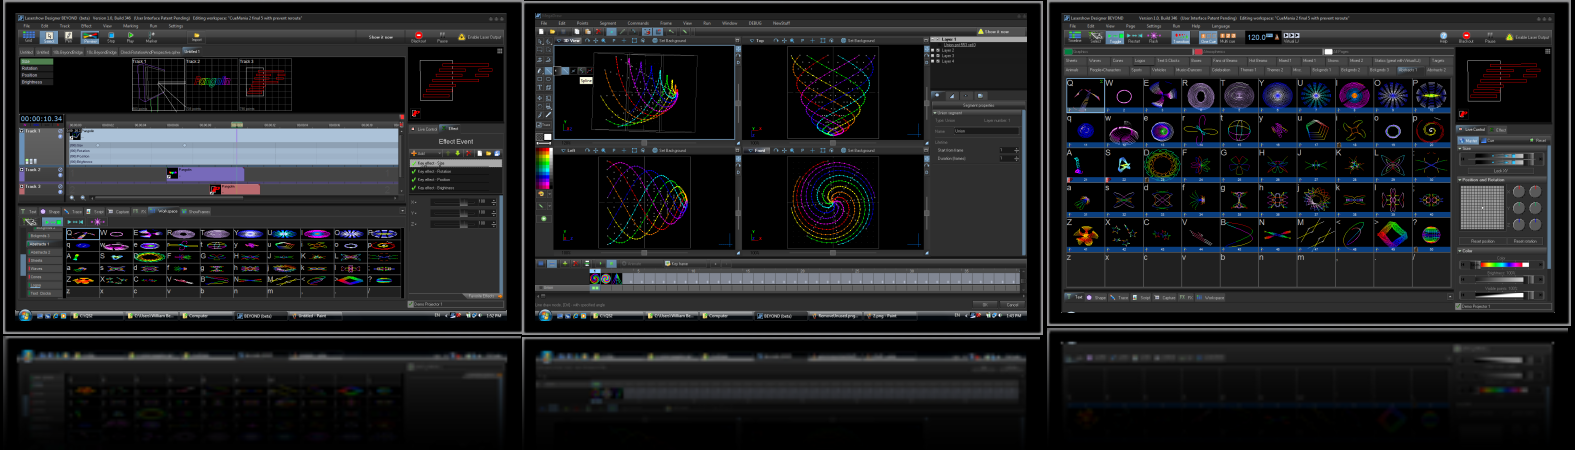

TAKE YOUR LASER SHOWS... **BEYOND**

ABOUT THE BEYOND PRODUCT :

ALL VERSIONS OF THE BEYOND SOFTWARE WILL WORK ON BOTH THE QM2000 AND FLASHBACK 3 HARDWARE. THE BEYOND SOFTWARE IS ALSO BACKWARDS COMPATIBLE WITH LD2000 AND QUICKSHOW, SO THAT YOU CAN PORT ALL OF YOUR FAVORITE LD2000 AND QUICKSHOW SHOWS OVER TO BEYOND.