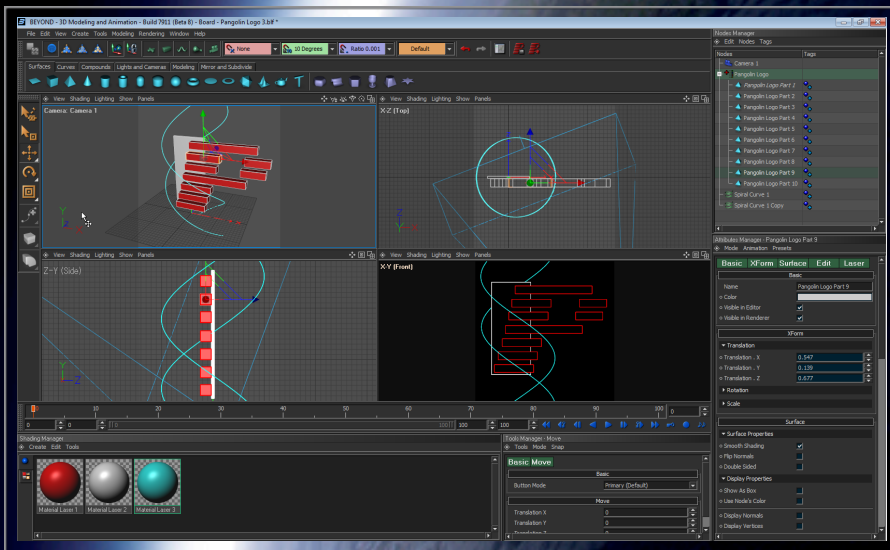

# BEYOND

**GO BEYOND !**

**BEYOND... THE FUTURE OF LASER SHOW CREATION TECHNOLOGY HAS NOW OFFICIALLY LAUNCHED.**

**THIS SOFTWARE HAS BEEN CUSTOM BUILT FROM THE GROUND UP, AND COMBINES THE POWER AND FUNCTIONALITY OF LD2000, TOGETHER WITH THE EASE OF USE AND SPEED OF QUICKSHOW.**

**BEYOND WILL ALSO INCLUDE NEW FEATURES THAT NO OTHER LASER SOFTWARE ON THIS PLANET HAS, TRULY MAKING IT THE FUTURE OF LASER SHOW CREATION TECHNOLOGY.**

**THE WORLD'S MOST ADVANCED LASER SHOW CREATION SYSTEM**